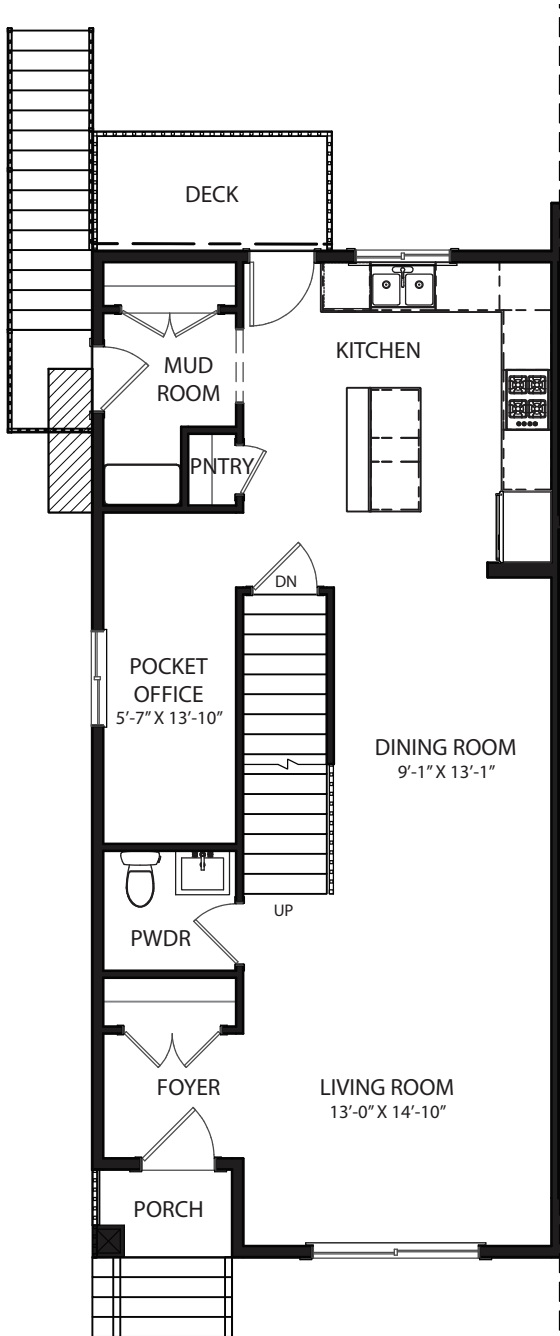

The Cascade

1610 sq. ft.

Main Floor
800 sq. ft.

Upper Floor
810 sq. ft.

ProminentHomes.ca