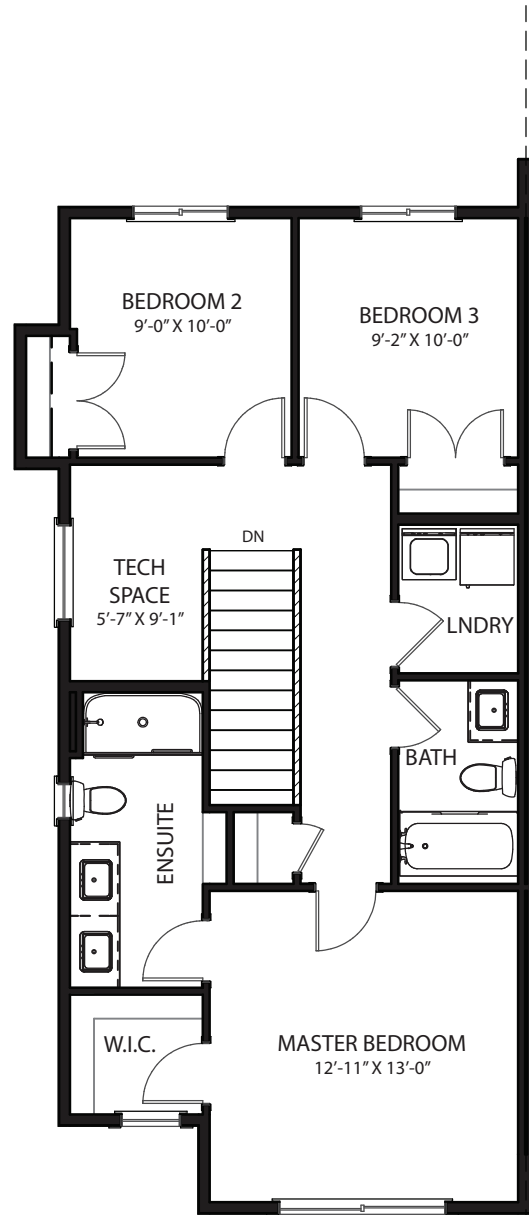

The Cascade

1610 sq. ft.

Main Floor
800 sq. ft.

Upper Floor
810 sq. ft.

ProminentHomes.ca