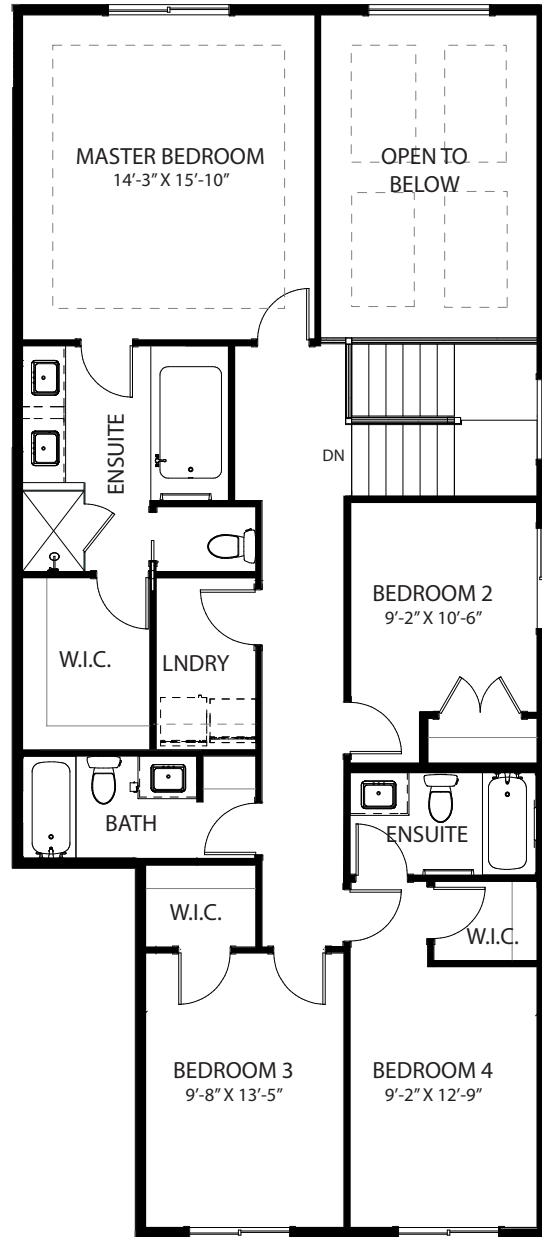

Aarza

2328 sq. ft.

Main Floor
1054 sq. ft.

Upper Floor
1274 sq. ft.

ProminentHomes.ca