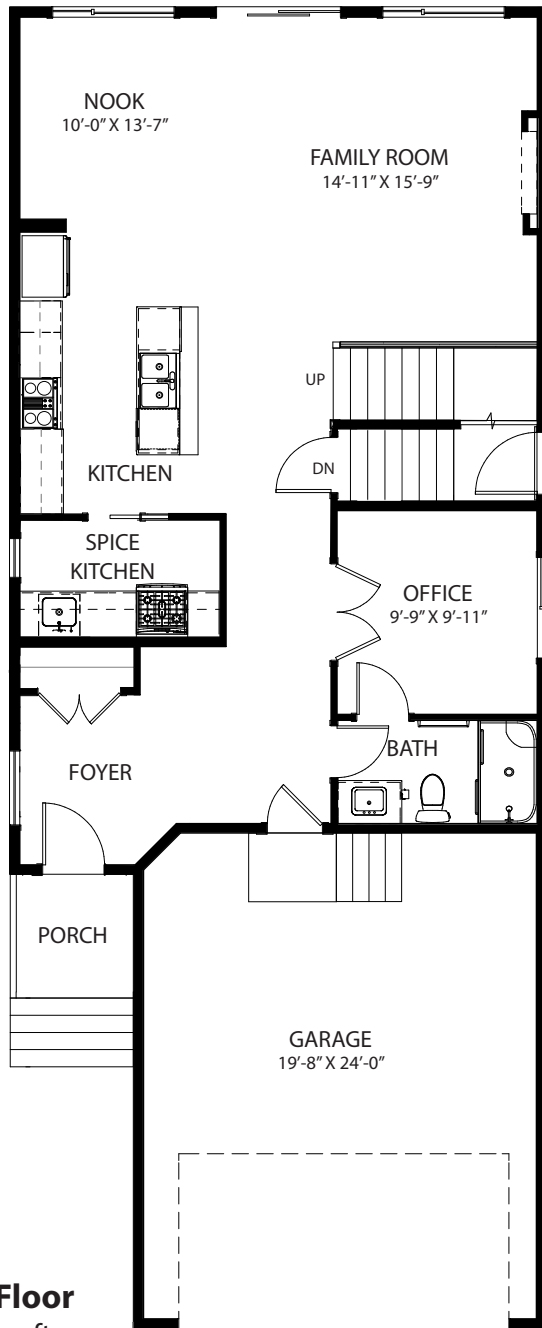

Aarza

2328 sq. ft.

Main Floor
1054 sq. ft.

Upper Floor
1274 sq. ft.

ProminentHomes.ca