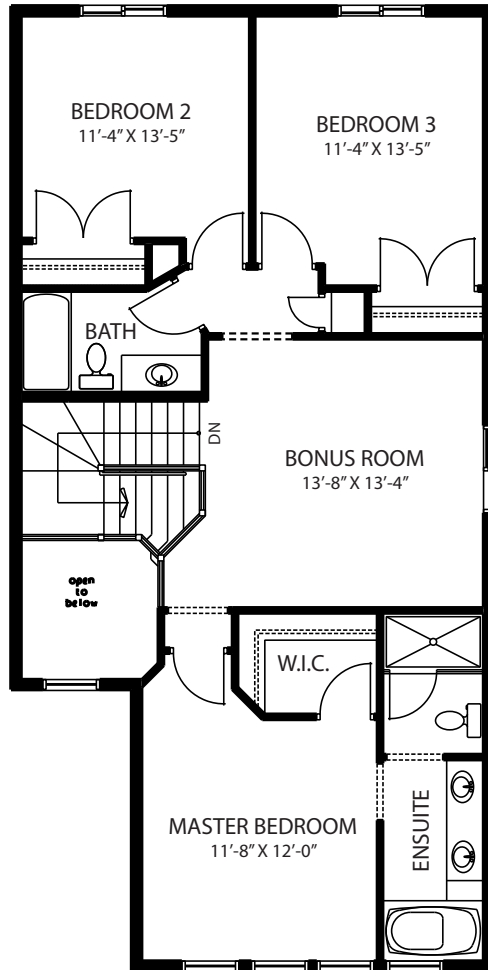

# The Jackson

1783 sq. ft.

**Main Floor**  
768 sq. ft.

**Upper Floor**  
1015 sq. ft.

**Upper Floor  
Laundry Option**  
1068 sq. ft.