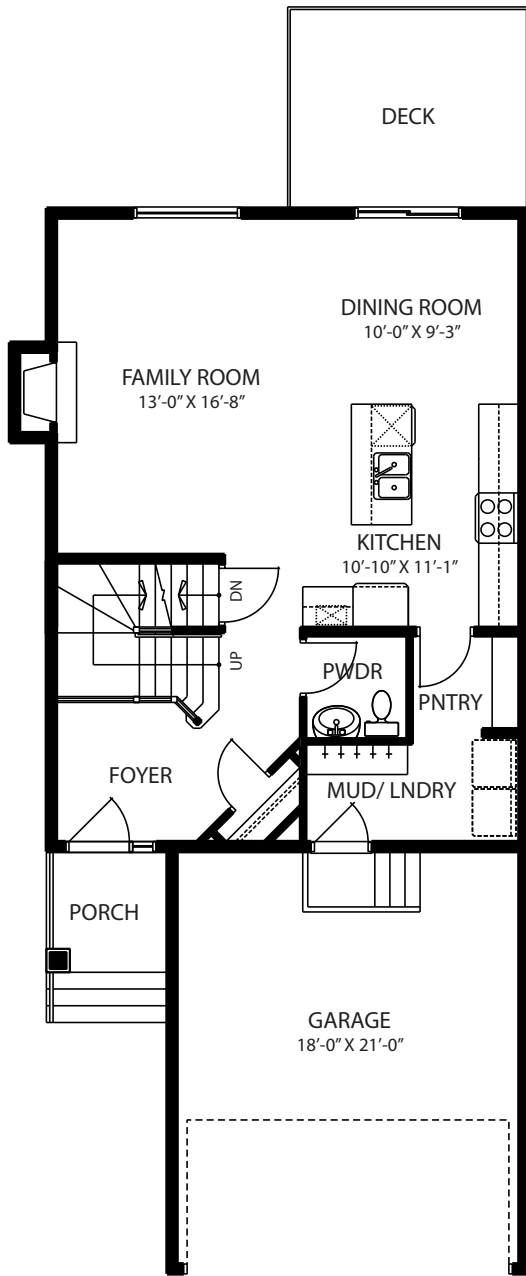

# The Jackson

1783 sq. ft.

**Main Floor**  
768 sq. ft.

**Upper Floor**  
1015 sq. ft.

**Upper Floor  
Laundry Option**  
1068 sq. ft.