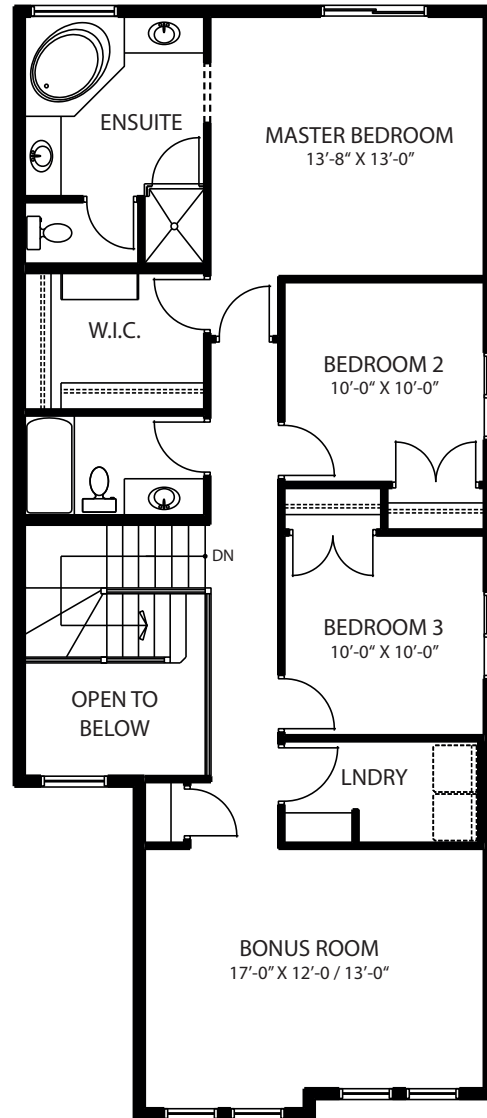

The Colewest

2119 sq. ft

Main Floor
954 sq. ft.

Upper Floor
1165 sq. ft.

ProminentHomes.ca