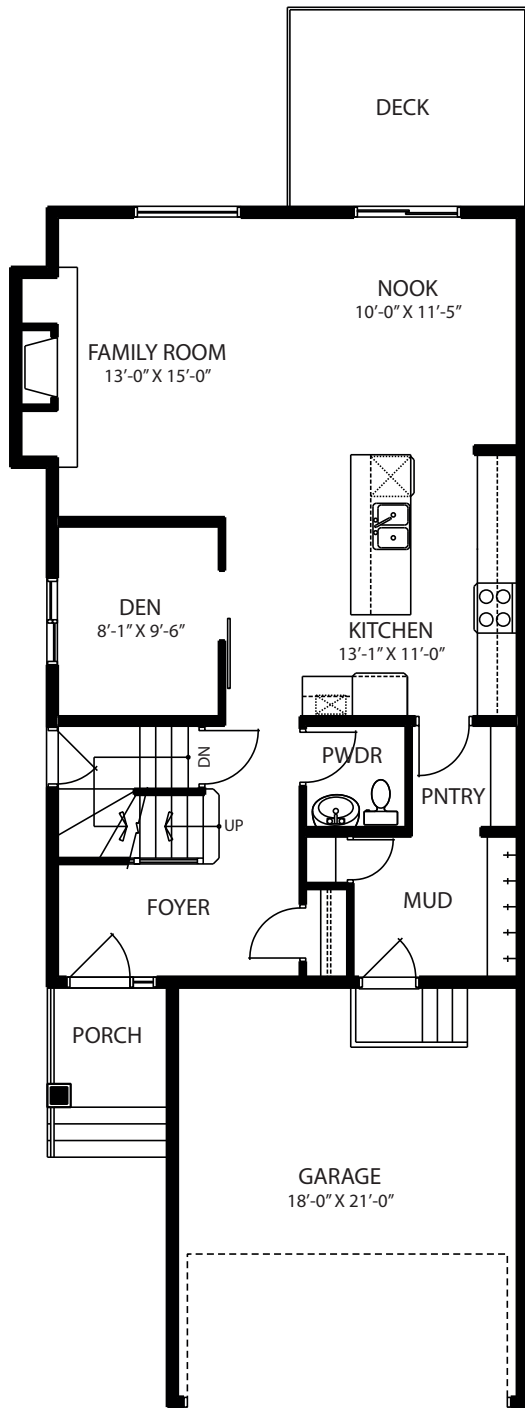

The Colewest

2119 sq. ft

Main Floor
954 sq. ft.

Upper Floor
1165 sq. ft.

ProminentHomes.ca