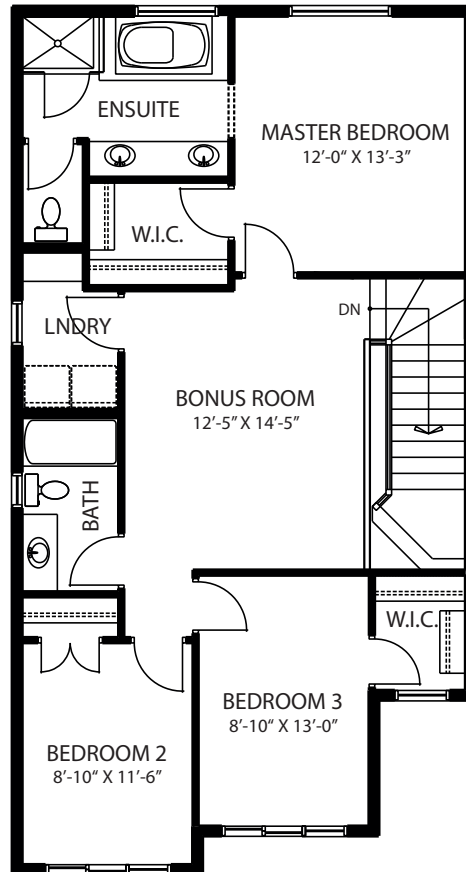

The Carter IV

1915 sq. ft

Main Floor
909 sq. ft.

Upper Floor
1006 sq. ft.