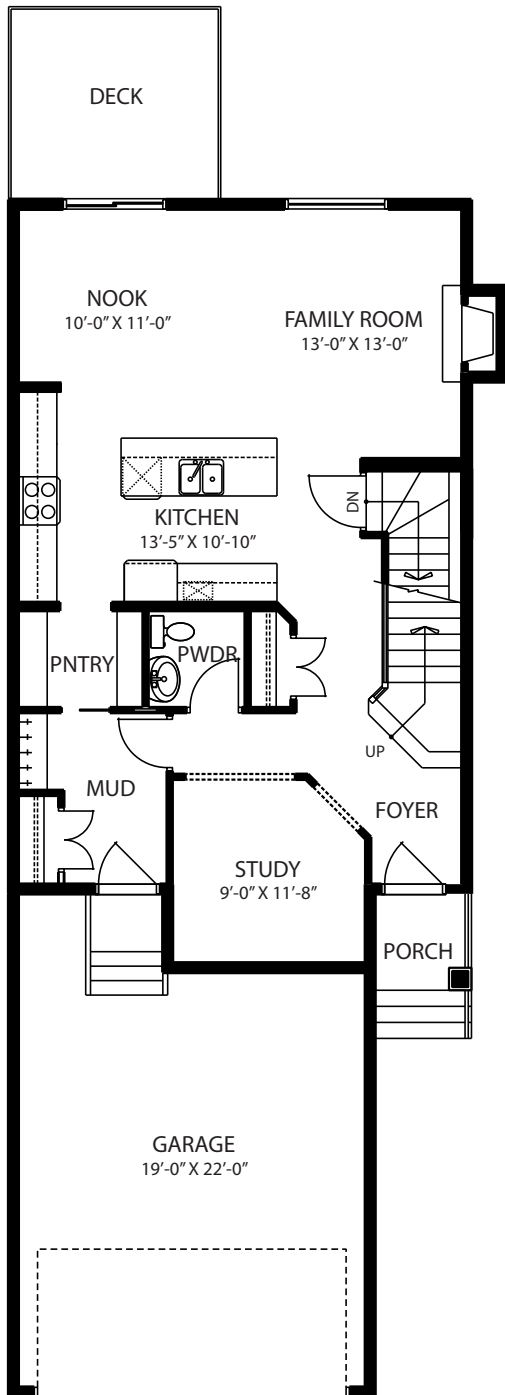

The Carter IV

1915 sq. ft

Main Floor
909 sq. ft.

Upper Floor
1006 sq. ft.