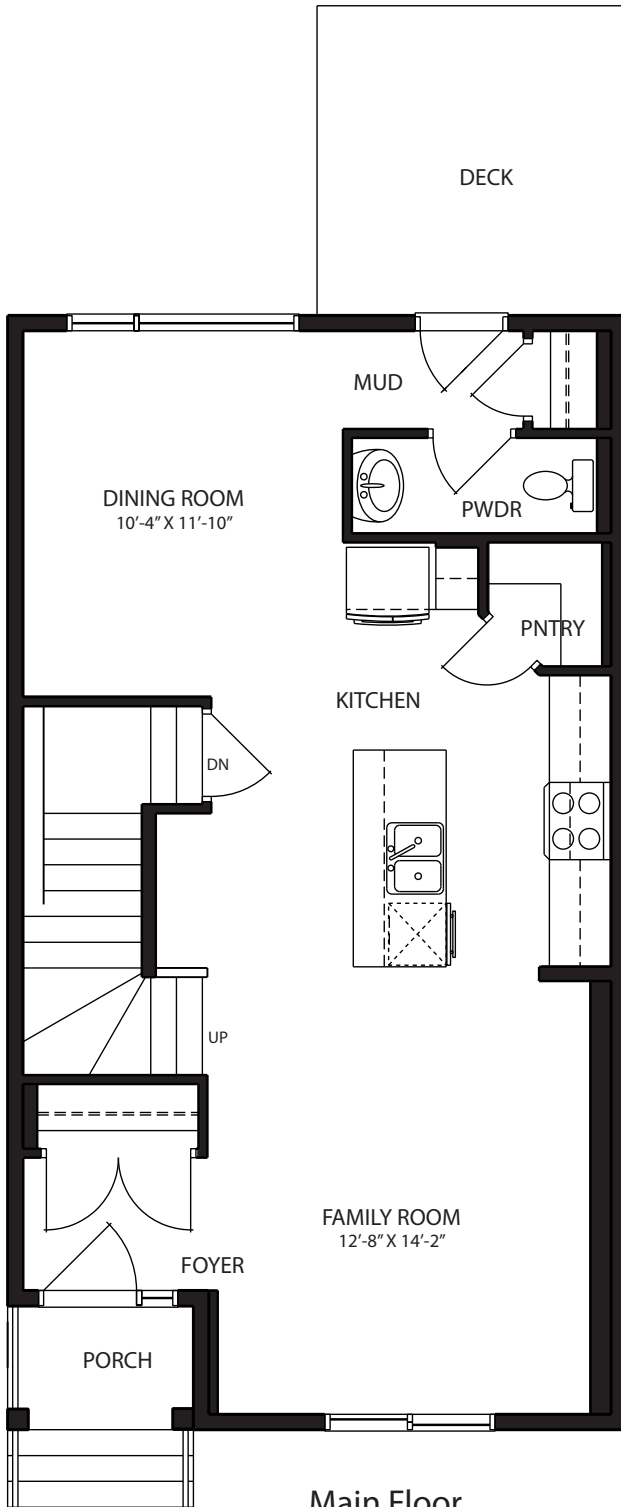

The Davis

1404 sq. ft

Main Floor
696 sq. ft.

Upper Floor
708 sq. ft.