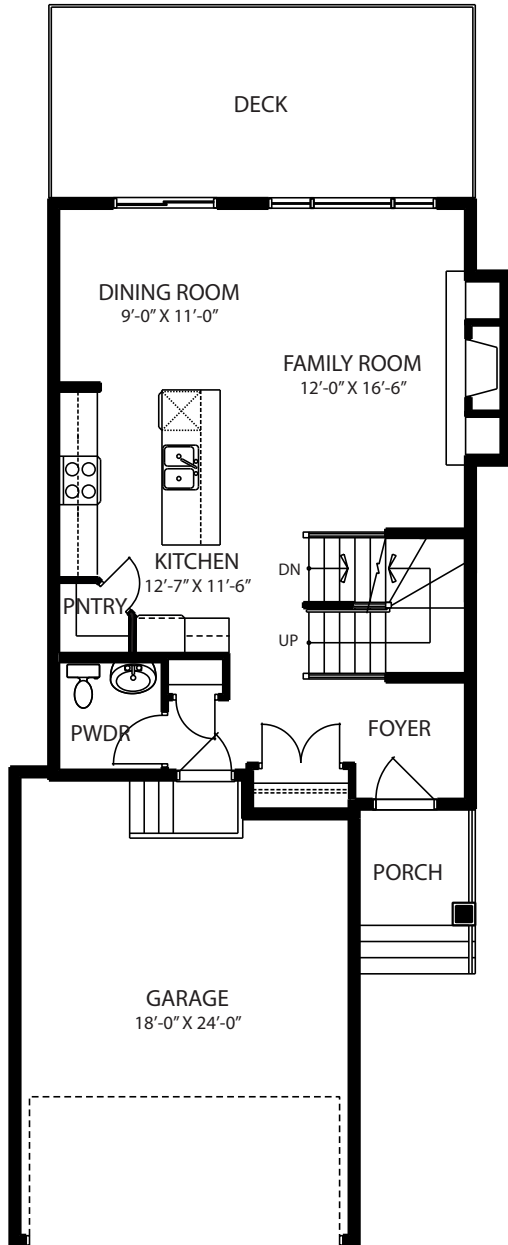

The Graham

1723 sq. ft

Main Floor
698 sq. ft.

Upper Floor
1025 sq. ft.