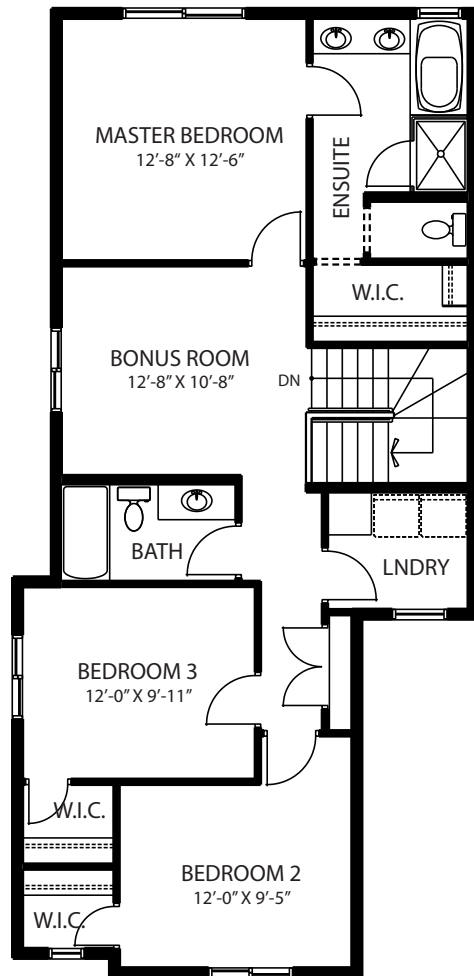

The Graham

1723 sq. ft

Main Floor
698 sq. ft.

Upper Floor
1025 sq. ft.