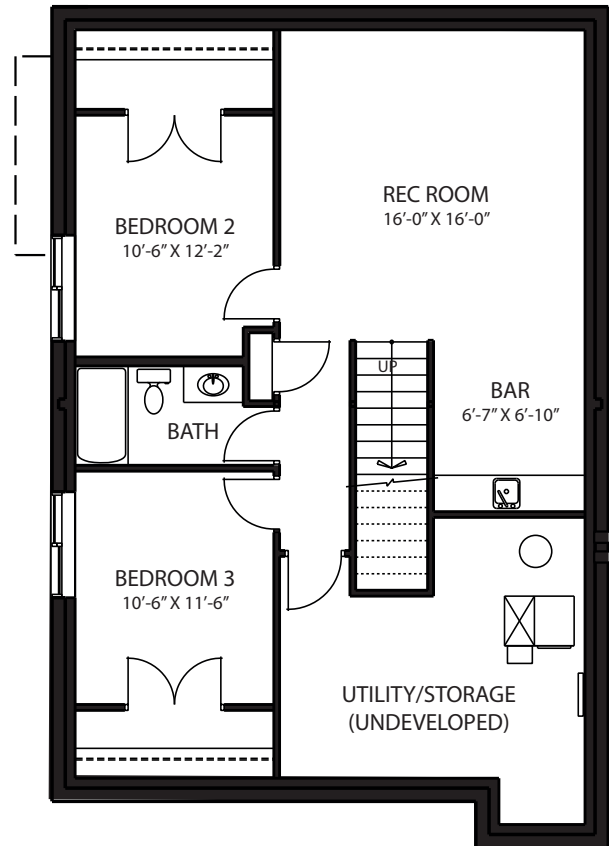

The Berkshire Showhome

1150 sq. ft

Main Floor
1150 sq. ft.

**Optional Basement
Development**
787 sq. ft.