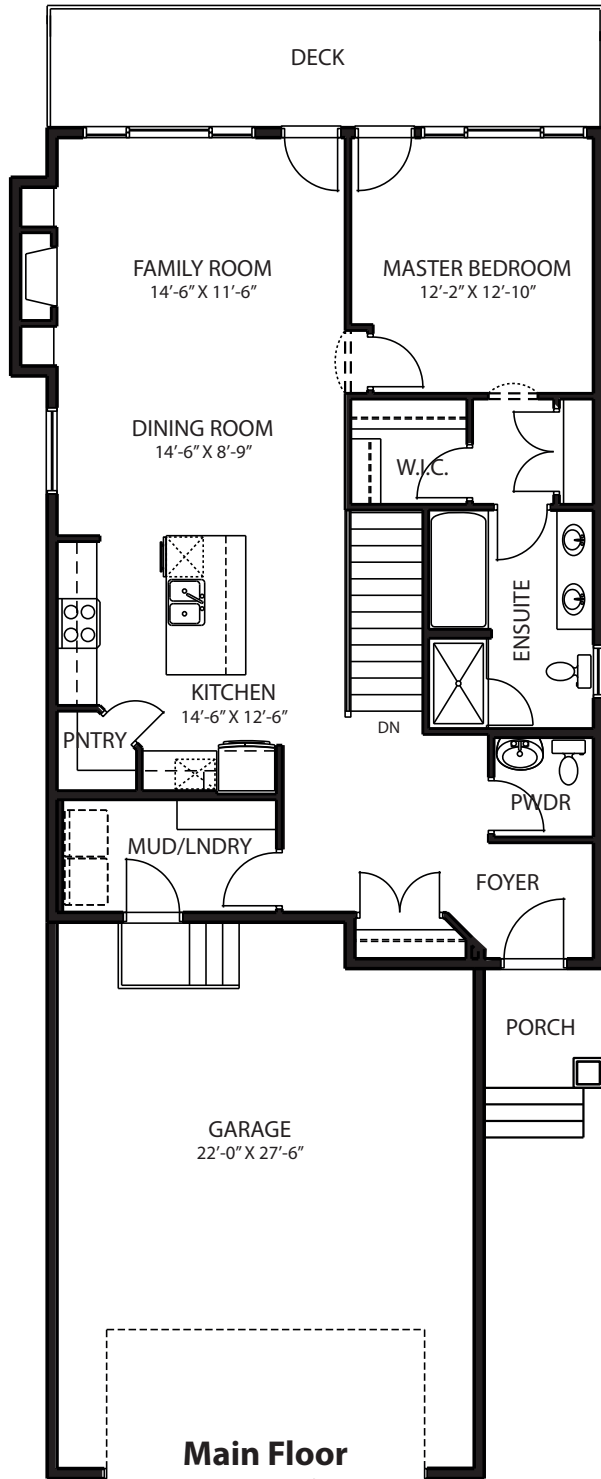

The Berkshire Showhome

1150 sq. ft

Main Floor
1150 sq. ft.

**Optional Basement
Development**
787 sq. ft.