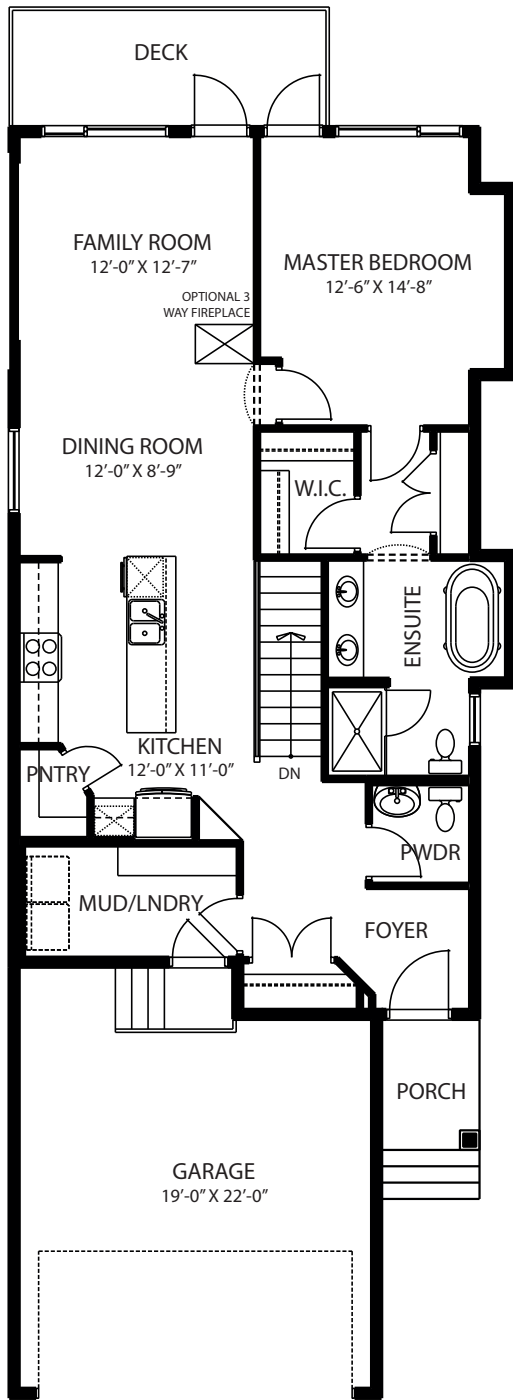

The Berkshire 24

1093 sq. ft.

Main Floor
1093 sq. ft.

Optional Basement Development
754 sq. ft.