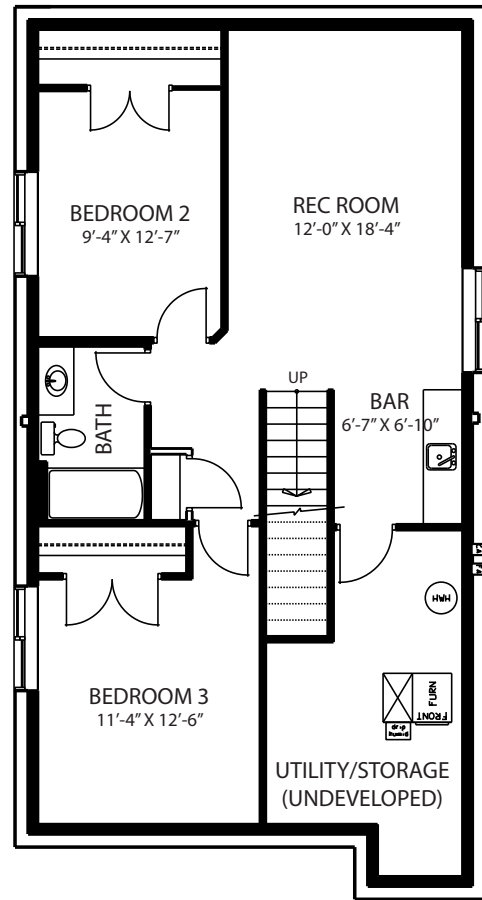

The Berkshire 24

1093 sq. ft.

Main Floor
1093 sq. ft.

Optional Basement Development
754 sq. ft.