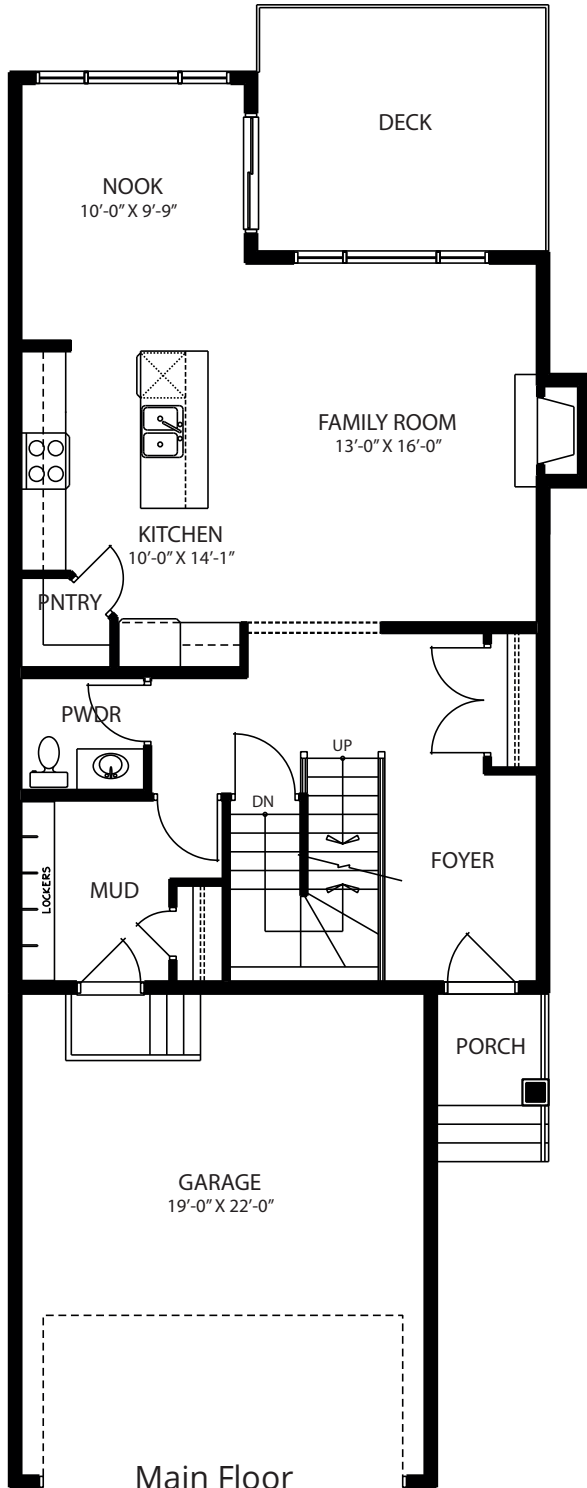

# The Kendrik

2001 sq. ft.

Main Floor  
836 sq. ft.

Upper Floor  
1165 sq. ft.

ProminentHomes.a