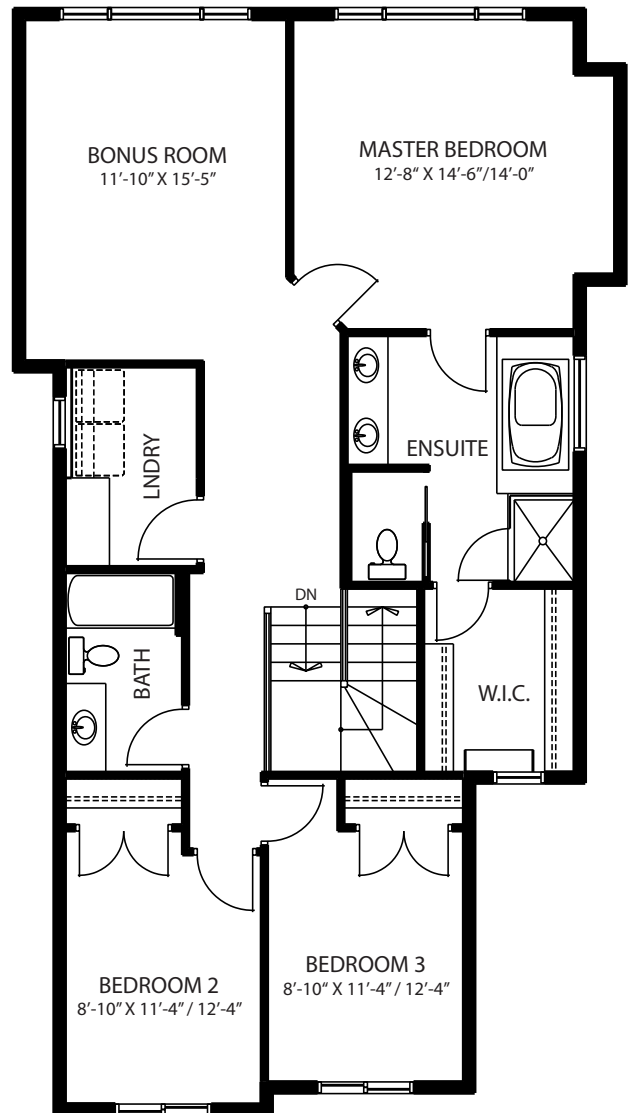

# The Kendrik

2001 sq. ft.

Main Floor  
836 sq. ft.

Upper Floor  
1165 sq. ft.

ProminentHomes.a