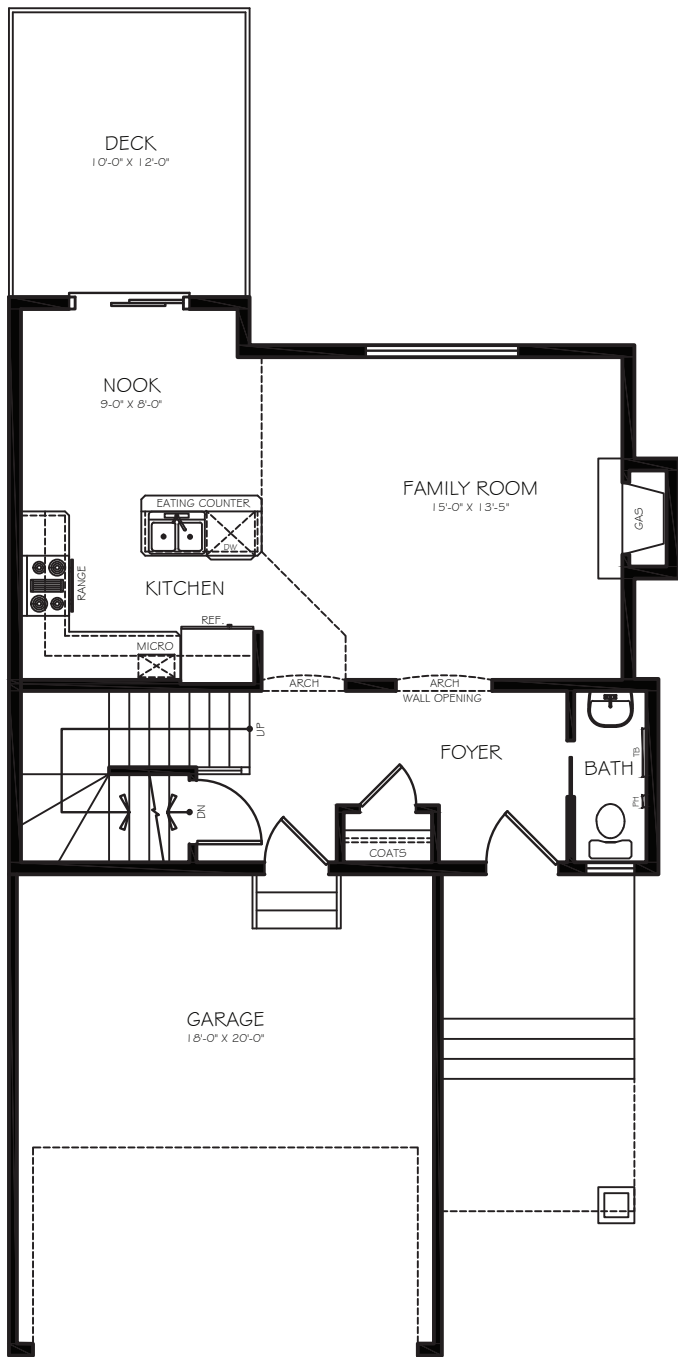

The McNeil

1555 sq. ft.

Main Floor
610 sq. ft.

Upper Floor
945 sq. ft.

ProminentHomes.ca