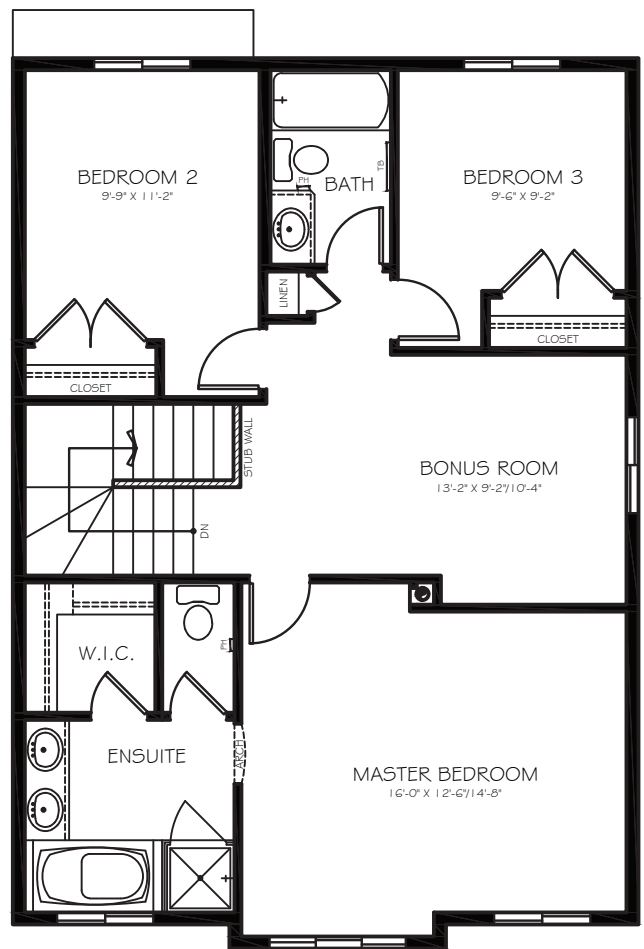

The McNeil

1555 sq. ft.

Main Floor
610 sq. ft.

Upper Floor
945 sq. ft.

ProminentHomes.ca